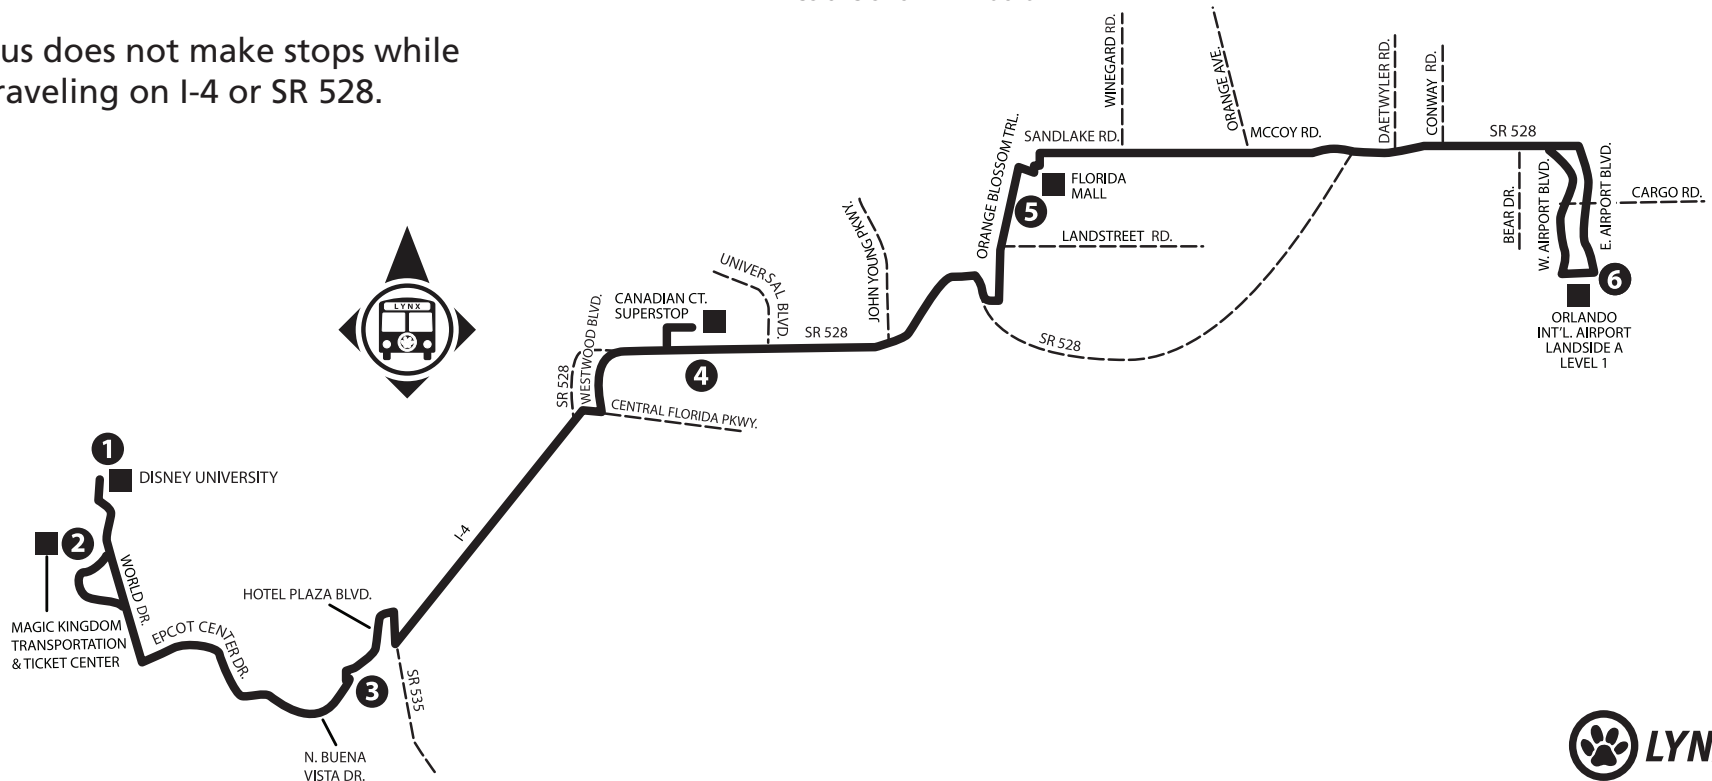

# Link 111

OIA/Disney  
Monday-Sunday & Holiday service

P.M. Times are shown in bold

Bus does not make stops while traveling on I-4 or SR 528.

Numbers on map correspond to numbers on schedules.

Additional stops are located approximately every two blocks along each Link.