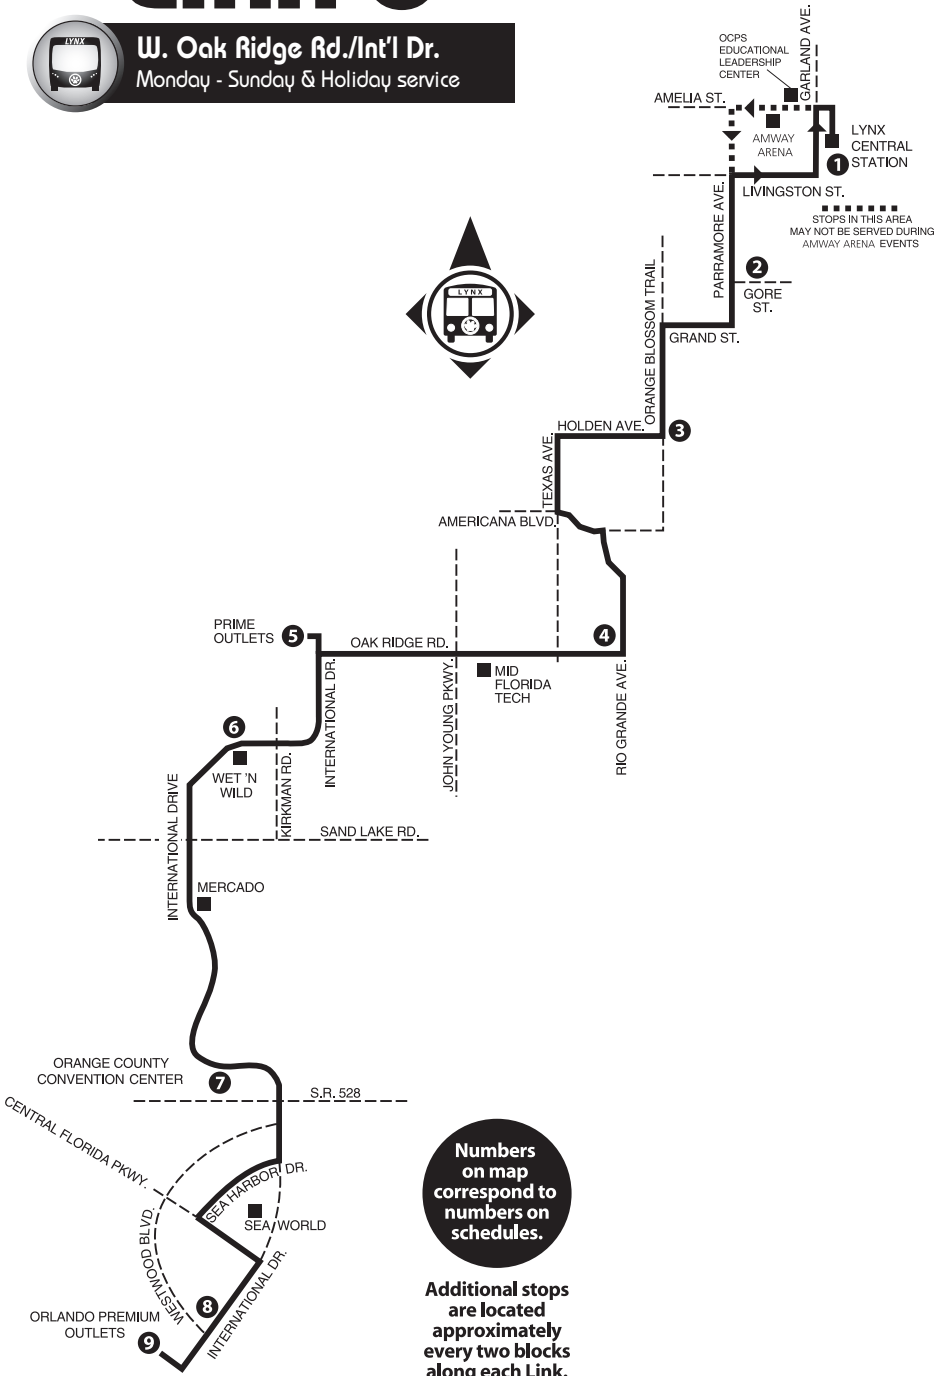

# Link 8

W. Oak Ridge Rd./Int'l Dr.  
Monday - Sunday & Holiday service

Numbers on map correspond to numbers on schedules.

Additional stops are located approximately every two blocks along each Link.

Monday - Friday